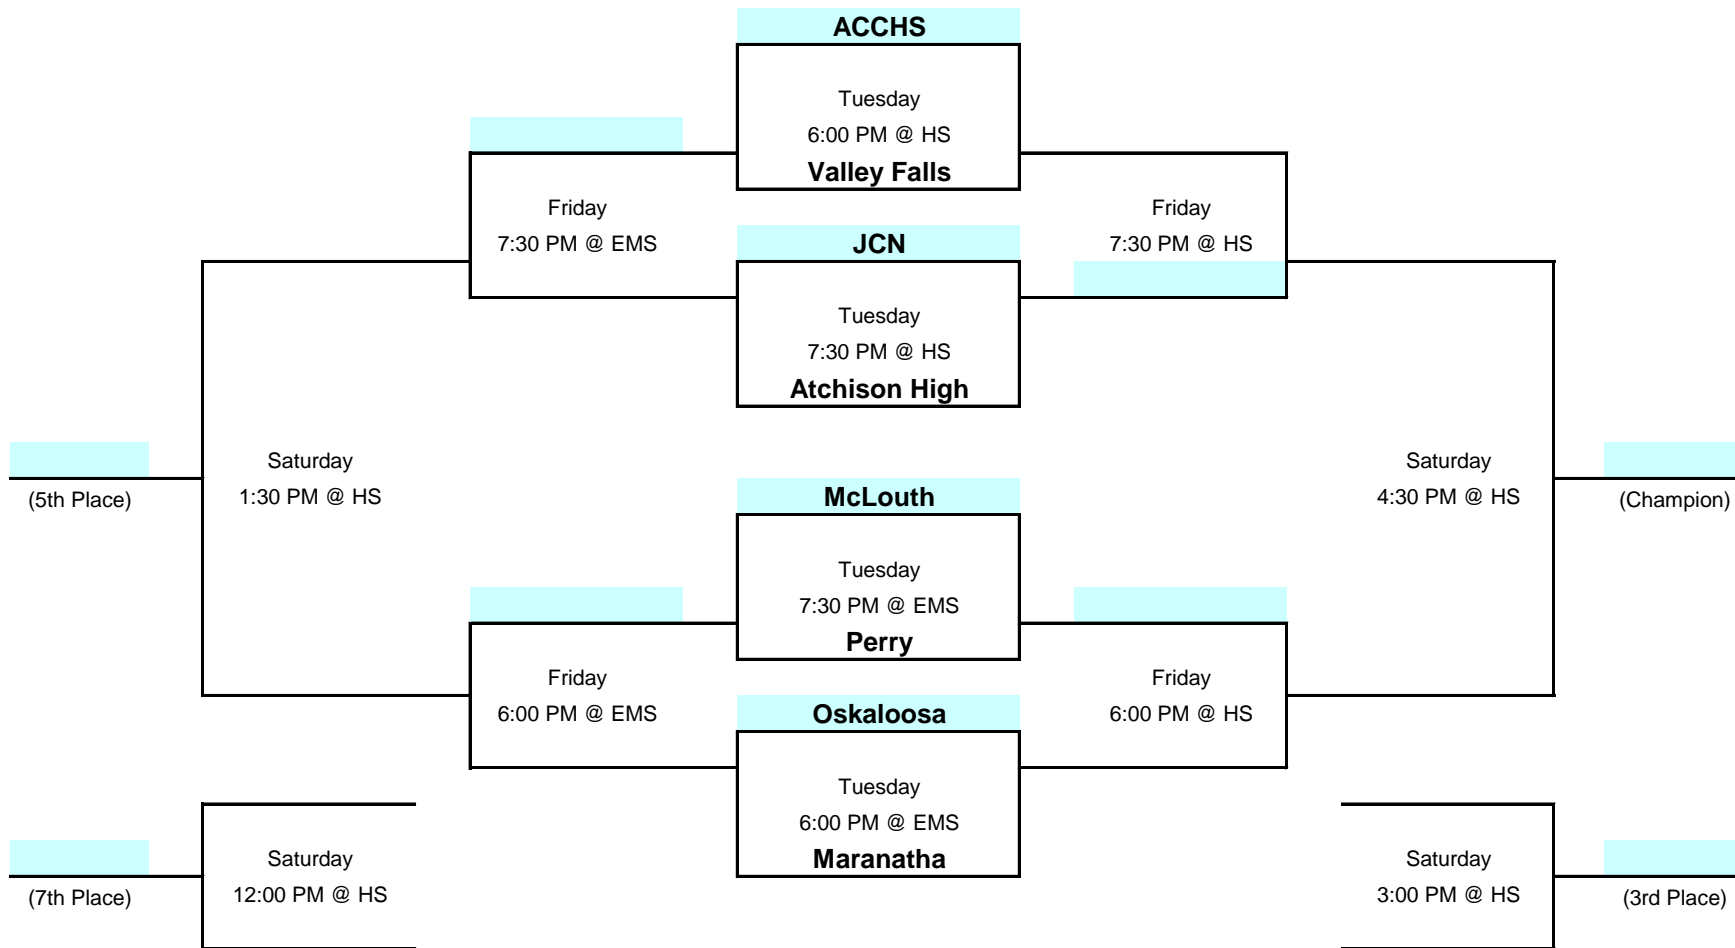

Jefferson County North High School

Girls Basketball Tournament - January 26, 29, 30, 2010

HS = JCN High School in Winchester

EMS = JCN Elementary/Middle School in Nortonville