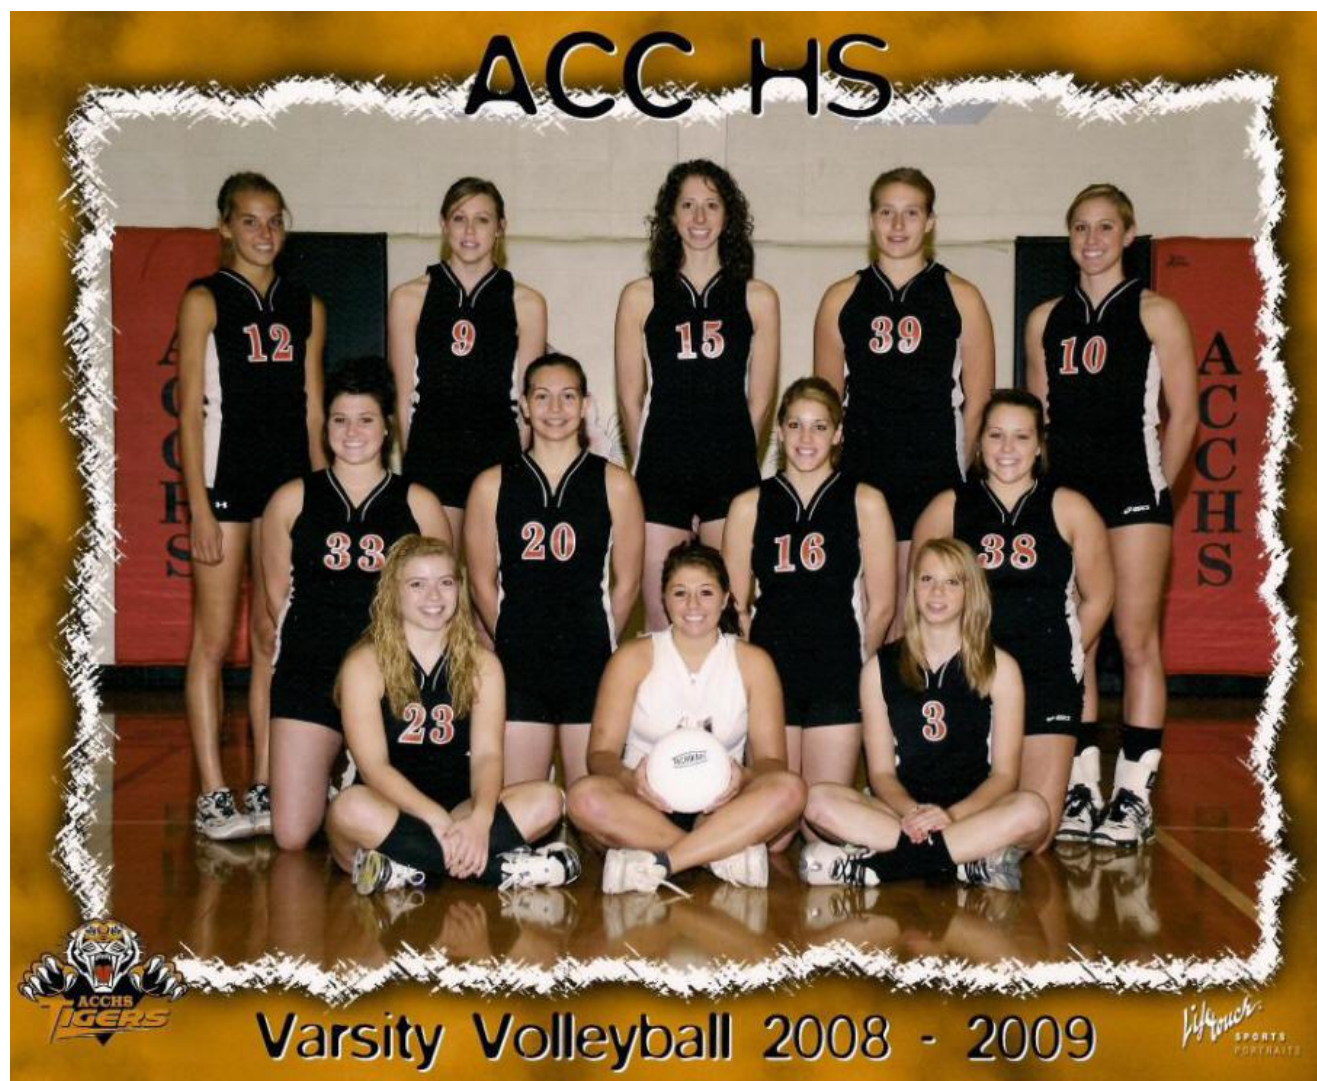

USD #377 Atchison County Community Schools News Release

Effingham, KS 66023
(913) 833-5050

FOR IMMEDIATE RELEASE

The 2008 ACCHS Volleyball team tied for first place in the Big 7 League. This is the first time in school history that an ACCHS Volleyball team finished first in the league. The Volleyball team finished their season 26-9, which is also a school record for the most wins in a season. Members of the 2008 ACCHS Volleyball team are - Seniors; Allegra Gigstad, Jillian Landwehr, Gentry Linscott, Chelsie Olmstead and Mary Schletzbaum, Juniors; Jennifer Harmon and Jordan Scherer, Sophomores; Korie Thompson, Brittney Miller, and Kiley Dorrssom, and Freshmen Tara Ellerman and Hannah Corpstein.