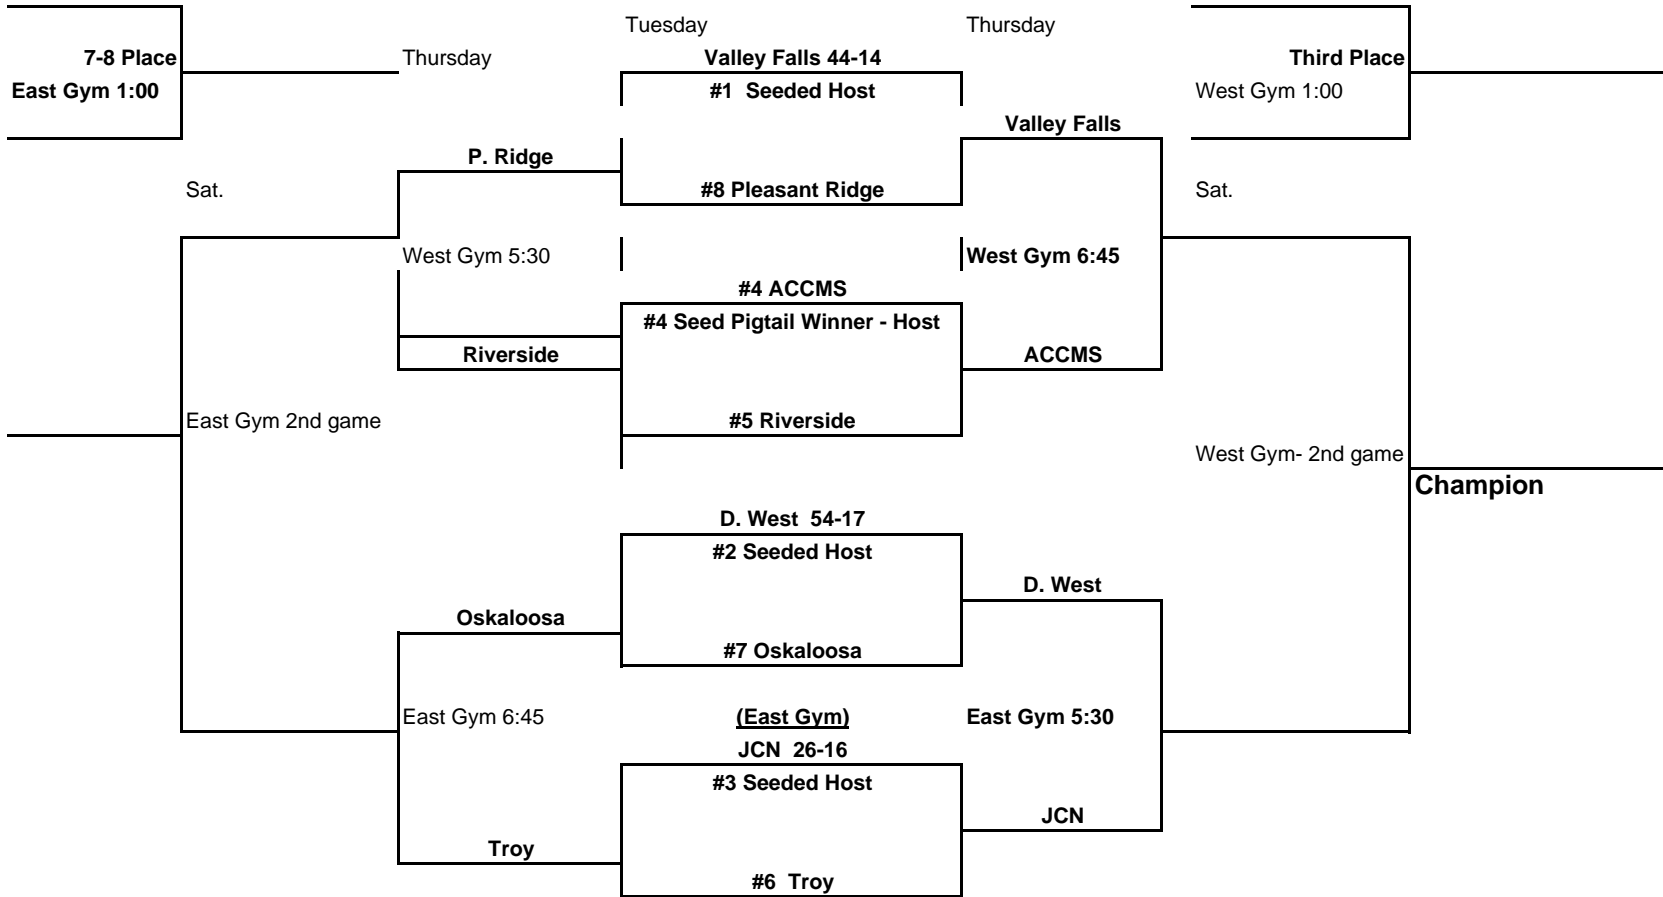

**MSGBB DVL Basketball Tournament**

\*\*Note team that has to travel the greatest distance will play the first games.

Pigtail Games at higher seed.

**ACES-14**

**J. Hts-29**