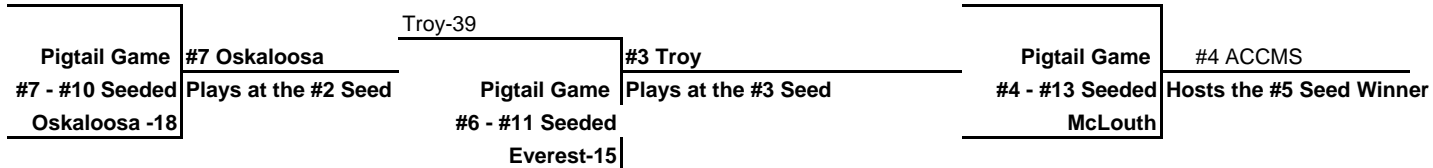

**MSGBB DVL Basketball Tournament**

\*\*Note team that has to travel the greatest distance will play the first games.

Pigtail Games at higher seed.

**ACES-14**

**J. Hts-29**